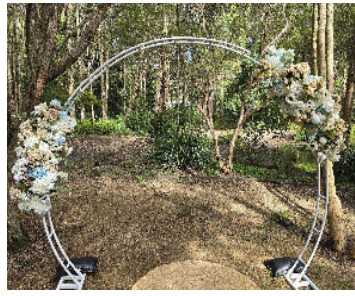

Styling Options

A
R
B
O
U
R
S

Wooden Triangular

Double White Circle

White Triangular

White Metal Circular

Gold Stands

White Metal Plinths

Square Arbour

Acrylic Plinths

Boho arbour and vases / wooden plinths

F
L
O
R
A
L

Apricot and Gold Arbour

Colourful Arbour and Plinths

Tropical arbour or Plinths

Wildflower Arbour

Wildflower Ground Arbour

Coffee, Cream, white & Blue Arbour

Apricot Arbour

Pinks/Eucalyptus

White and Yellow Arbour and Plinths

White/green
Plinths, arbour or
floor about

Blue and white arbour or
plinths

Cream, eucalypts,
burgundy/black or can
also have mauve/purple
features

R
U
G

White Signing Table and Jute Rug

Jute Aisle Runner

Timber Table